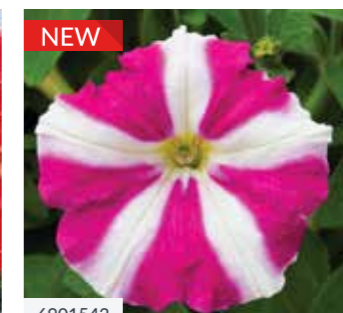

MIX

NEW

6901542