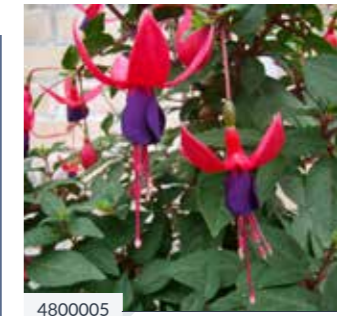

4800194

BRITNEY

4800030

DARK EYES

FUCHSIA HYBRIDA | UPRIGHT

- Standard plant habit
- Extra large flowers

	102 (Pinched)	100 urc
	36 - 20	32 - 16
	7 - 10	10 - 13
	10 - 27 cm	10 - 27 cm
	15 - 30 cm	15 - 30 cm