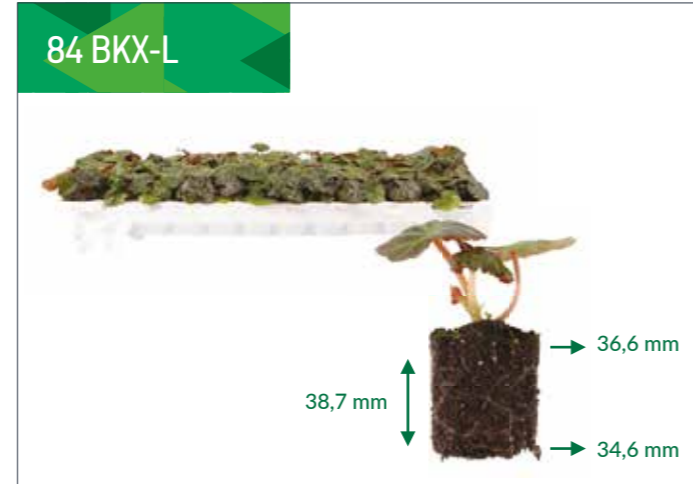

IN OUR ASSORTMENT BUT OUTSIDE THE CATALOGUES WEEKS:
128 BKX-H, 264 BKX AND 480 BKX A MINIMUM OF 4 TRAYS
84 BKX A MINIMUM OF 10 TRAYS

OUTSIDE OUR CATALOGUE:
MINIMUM OF 20 TRAYS PER WEEK PER VARIETY

ANGELONIA ANGUSTIFOLIA | ALONIA™

- Continues growing in the garden
- Drought tolerant
- Early flowering
- Large flowers

	104l
	40 - 20
	8 - 11
	12 - 13 cm
	20 - 25 cm

ARGYRANTHEMUM FRUTESCENS | SIMBA®

- Compact plant habit
- Easy branching
- Long flowering period
- Very floriferous

	128 BKX-L	100 urc
	45 - 16	41 - 14
	9 - 24	12 - 27
	10 - 19 cm	10 - 19 cm
	20 - 25 cm	20 - 25 cm