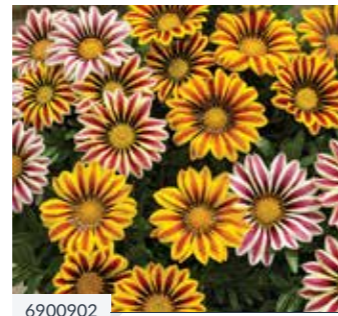

	264 BKX
	2 - 22
	8 - 22
	9 - 12 cm
	15 - 20 cm

6900902

MIX

6901973

ORANGE

GAZANIA RIGENS | KISS FROSTY

- Compact plant habit
- Contrasting flowers and leaves
- Uniform plant shape
- Very floriferous

	264 BKX
	2 - 22
	8 - 22
	9 - 12 cm
	15 - 20 cm