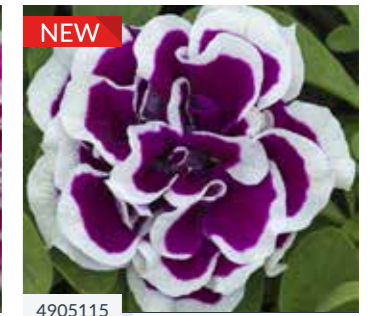

4905115

BELLA