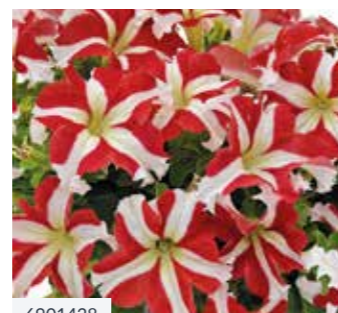

6901428

RED STAR