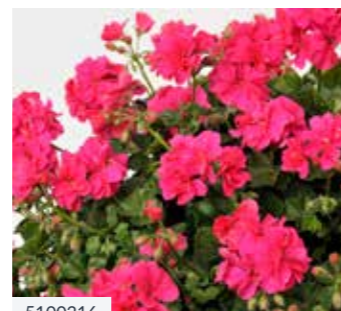

5100216
PAC® ROCKY