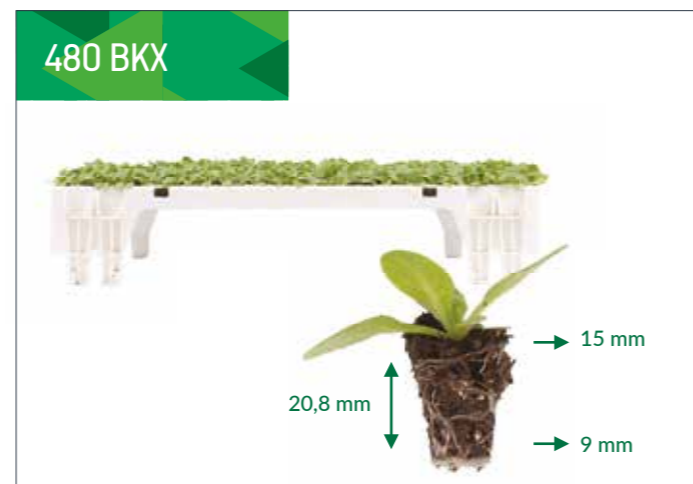

IN OUR ASSORTMENT BUT OUTSIDE THE CATALOGUES WEEKS:
128 BKX-H, 264 BKX AND 480 BKX A MINIMUM OF 4 TRAYS
84 BKX A MINIMUM OF 10 TRAYS

OUTSIDE OUR CATALOGUE:
MINIMUM OF 20 TRAYS PER WEEK PER VARIETY

ANGELONIA ANGUSTIFOLIA | ALONIA™

- Continues growing in the garden
- Drought tolerant
- Early flowering
- Large flowers

	104l
	40 - 20
	8 - 11
	12 - 13 cm
	20 - 25 cm

ARGYRANTHEMUM FRUTESCENS | SIMBA®

- Compact plant habit
- Easy branching
- Long flowering period
- Very floriferous

	128 BKX-L	100 urc
	45 - 16	41 - 14
	9 - 24	12 - 27
	10 - 19 cm	10 - 19 cm
	20 - 25 cm	20 - 25 cm