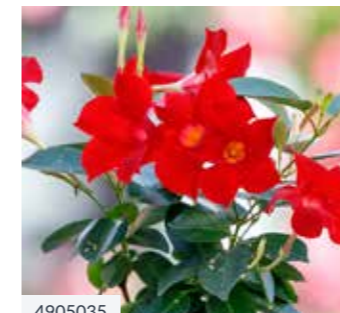

VERONA RED

4905035