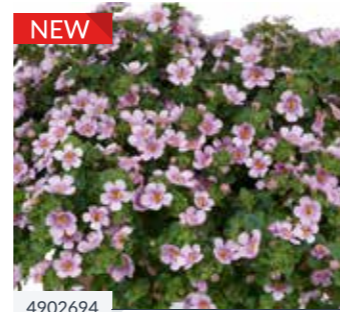

4902694

COMPACT BLUSH