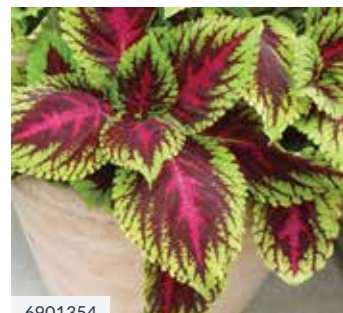

ROSE

6901354