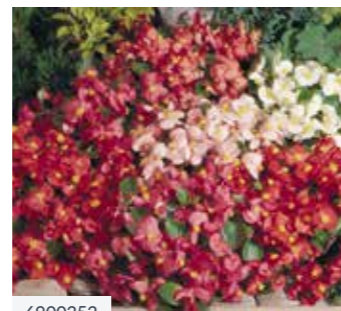

6900252
MIX