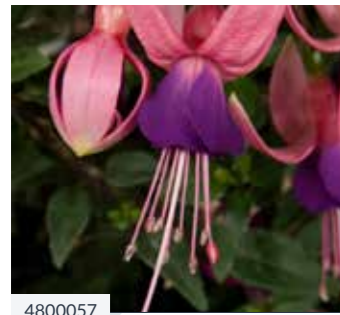

4800057

LAMBADA