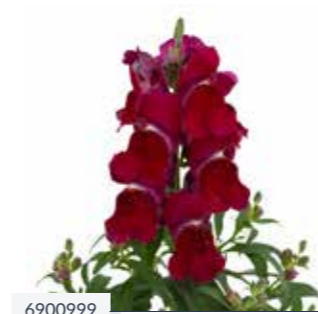

6900999

RED