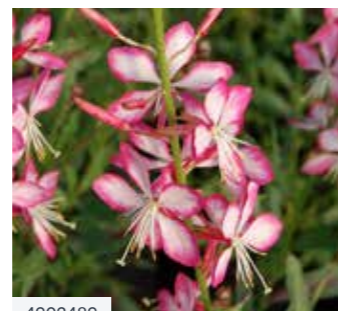

	T104P	
	48 - 20	
	13 - 17	
	12 - 23 cm	
	15 - 40 cm	

4902489

ROSE BICOLOR

Sunbelievable® Brown Eyed Girl

SUNbelievable™ Brown Eyed Girl

HELIANTHUS | SUNBELIEVABLE®

- Doesn't set seed
- Easy branching
- Excellent outdoor performance
- Heat tolerant
- Ideal for landscaping
- Nice bicolor contrast
- Very floriferous