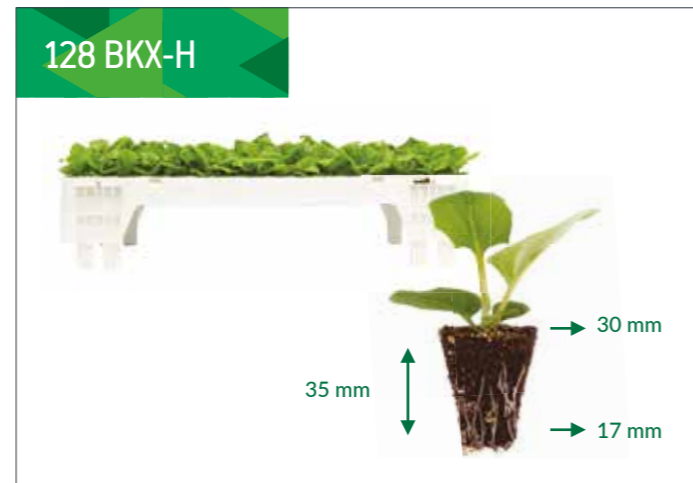

IN OUR ASSORTMENT BUT OUTSIDE THE CATALOGUES WEEKS:
128 BKX-H, 264 BKX AND 480 BKX A MINIMUM OF 4 TRAYS
84 BKX A MINIMUM OF 10 TRAYS

OUTSIDE OUR CATALOGUE:
MINIMUM OF 20 TRAYS PER WEEK PER VARIETY

ANGELONIA ANGUSTIFOLIA | ALONIA™

- Continues growing in the garden
- Drought tolerant
- Early flowering
- Large flowers

	104l
	40 - 20
	8 - 11
	12 - 13 cm
	20 - 25 cm

ARGYRANTHEMUM FRUTESCENS | SIMBA®

- Compact plant habit
- Easy branching
- Long flowering period
- Very floriferous

	128 BKX-L	100 urc
	45 - 16	41 - 14
	9 - 24	12 - 27
	10 - 19 cm	10 - 19 cm
	20 - 25 cm	20 - 25 cm