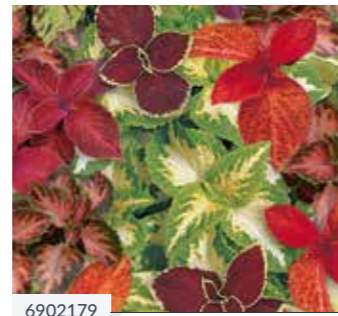

MIX

COLEUS (SOLENOSTEMON) SCUTELLARIOIDES | WIZARD

- Decorative foliage
- Perfectly suitable for mix pots

	264 BKX
	8 - 18
	7 - 9
	9 - 12 cm
	15 - 20 cm

6902179