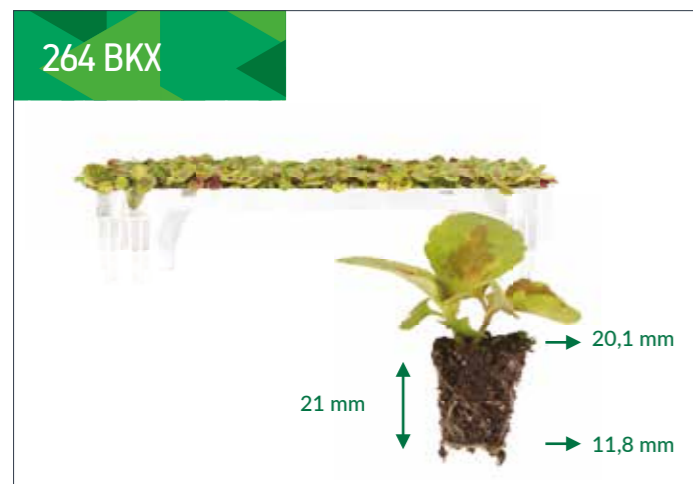

IN OUR ASSORTMENT BUT OUTSIDE THE CATALOGUES WEEKS:
128 BKX-H, 264 BKX AND 480 BKX A MINIMUM OF 4 TRAYS
84 BKX A MINIMUM OF 10 TRAYS

OUTSIDE OUR CATALOGUE:
MINIMUM OF 20 TRAYS PER WEEK PER VARIETY

ANGELONIA ANGUSTIFOLIA | ALONIA™

- Continues growing in the garden
- Drought tolerant
- Early flowering
- Large flowers

	104l
	40 - 20
	8 - 11
	12 - 13 cm
	20 - 25 cm

ARGYRANTHEMUM FRUTESCENS | SIMBA®

- Compact plant habit
- Easy branching
- Long flowering period
- Very floriferous

	128 BKX-L	100 urc
	45 - 16	41 - 14
	9 - 24	12 - 27
	10 - 19 cm	10 - 19 cm
	20 - 25 cm	20 - 25 cm