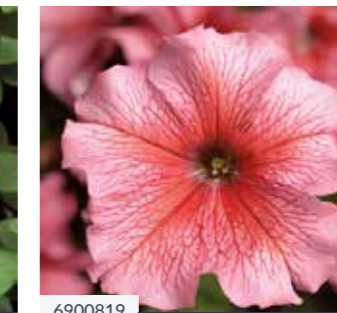

6900819

SALMON VEINED