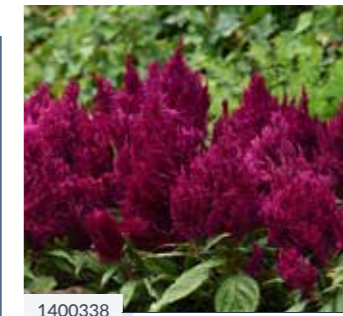

- Excellent outdoor performance
- Great as part of a mix planter
- Long flowering period
- Series with striking colors
- Suitable for landscaping

	264 BKX
	11 - 24
	6 - 8
	9 - 11 cm
	25 - 30 cm

1400338

PURPLE