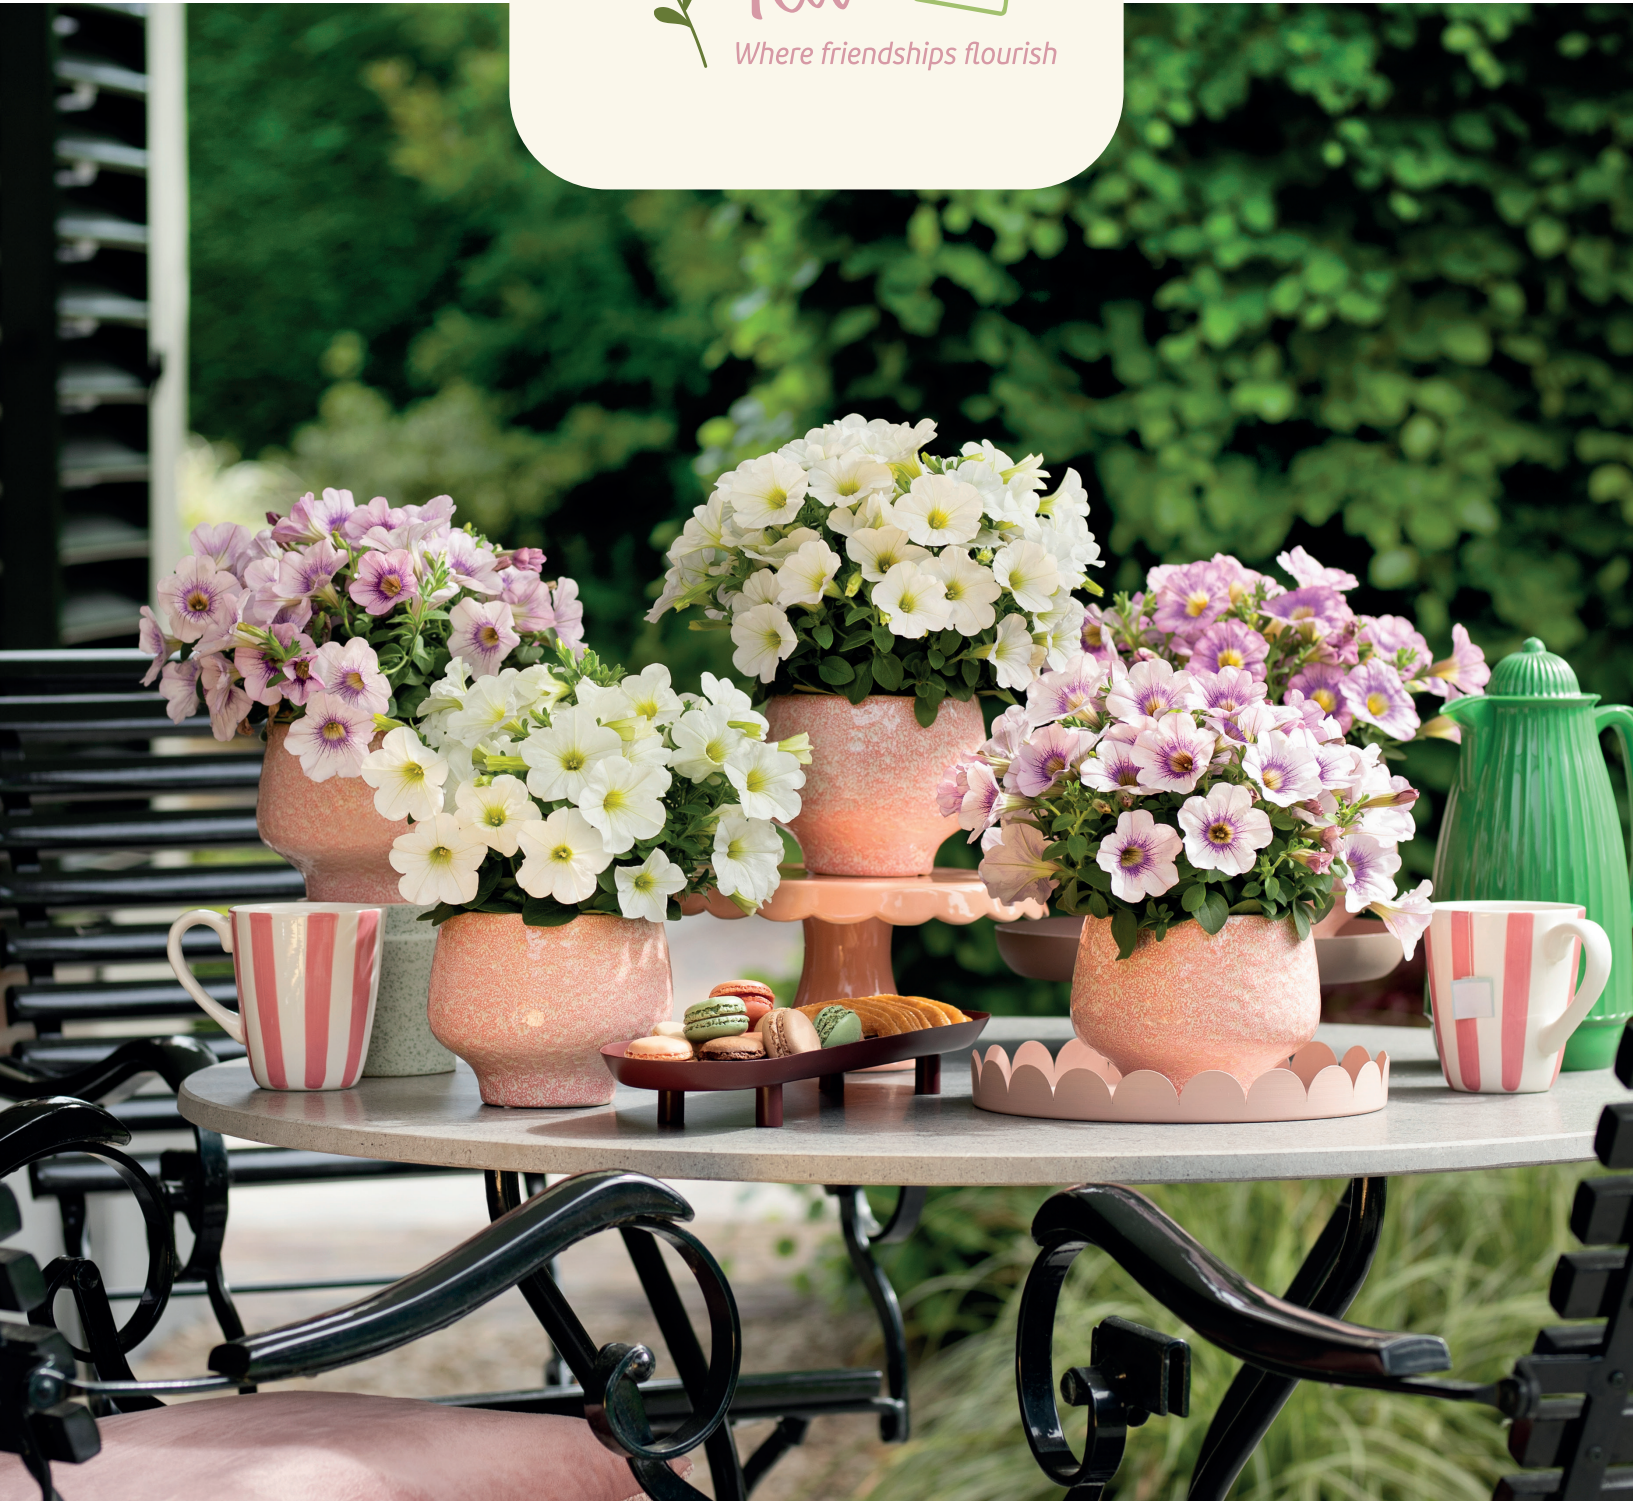

Petunia
Tea

Where friendships flourish